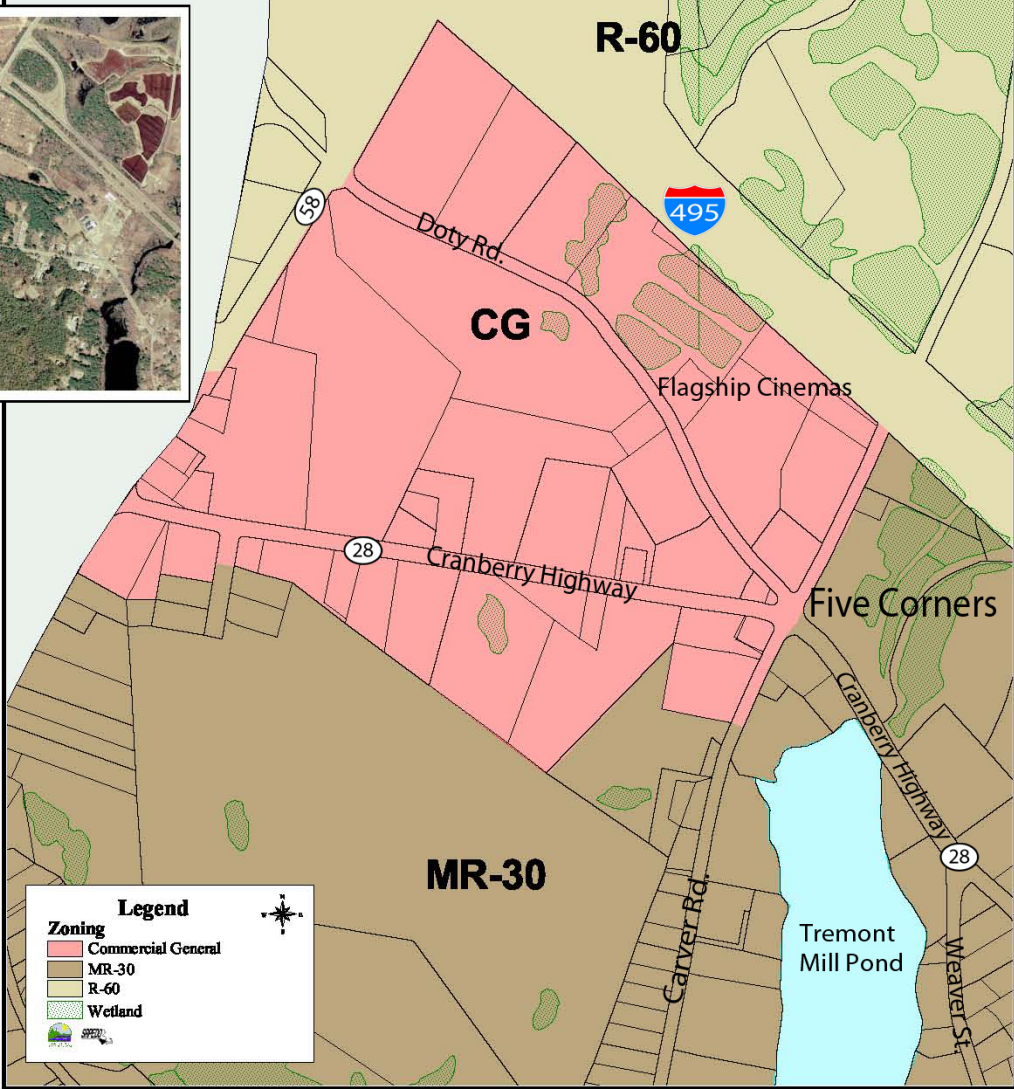

Existing Zoning Map Wareham Area #10

Proposed Zoning Map Wareham Area #10

March 1, 2006

Legend

- Zoning
- Commercial Strip
- MR-30
- R-60
- Wetland

Legend

- Zoning
- Commercial General
- MR-30
- R-60
- Wetland