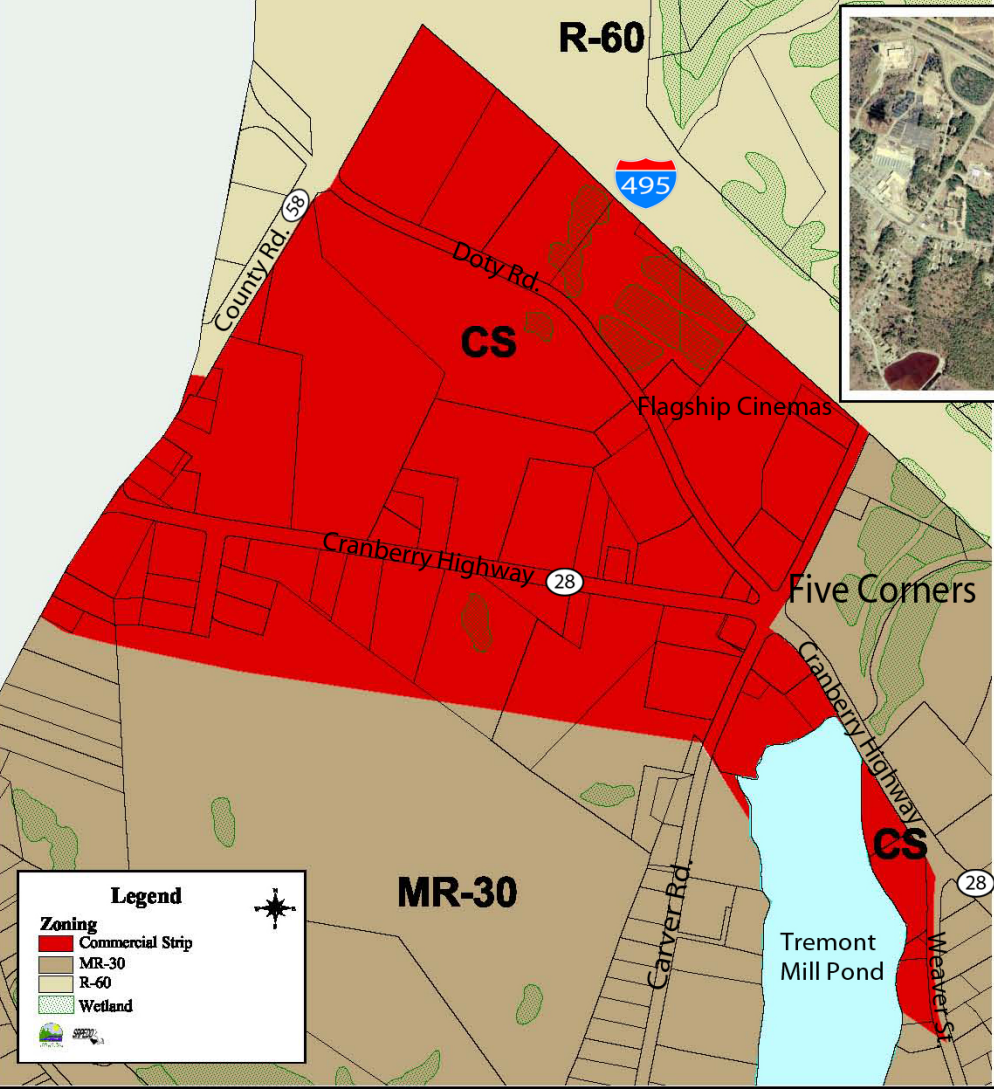

Existing Zoning Map Wareham Area #10

Proposed Zoning Map Wareham Area #10

March 1, 2006

Legend

- Zoning
- Commercial Strip
- MR-30
- R-60
- Wetland

Legend

- Zoning
- Commercial General
- MR-30
- R-60
- Wetland