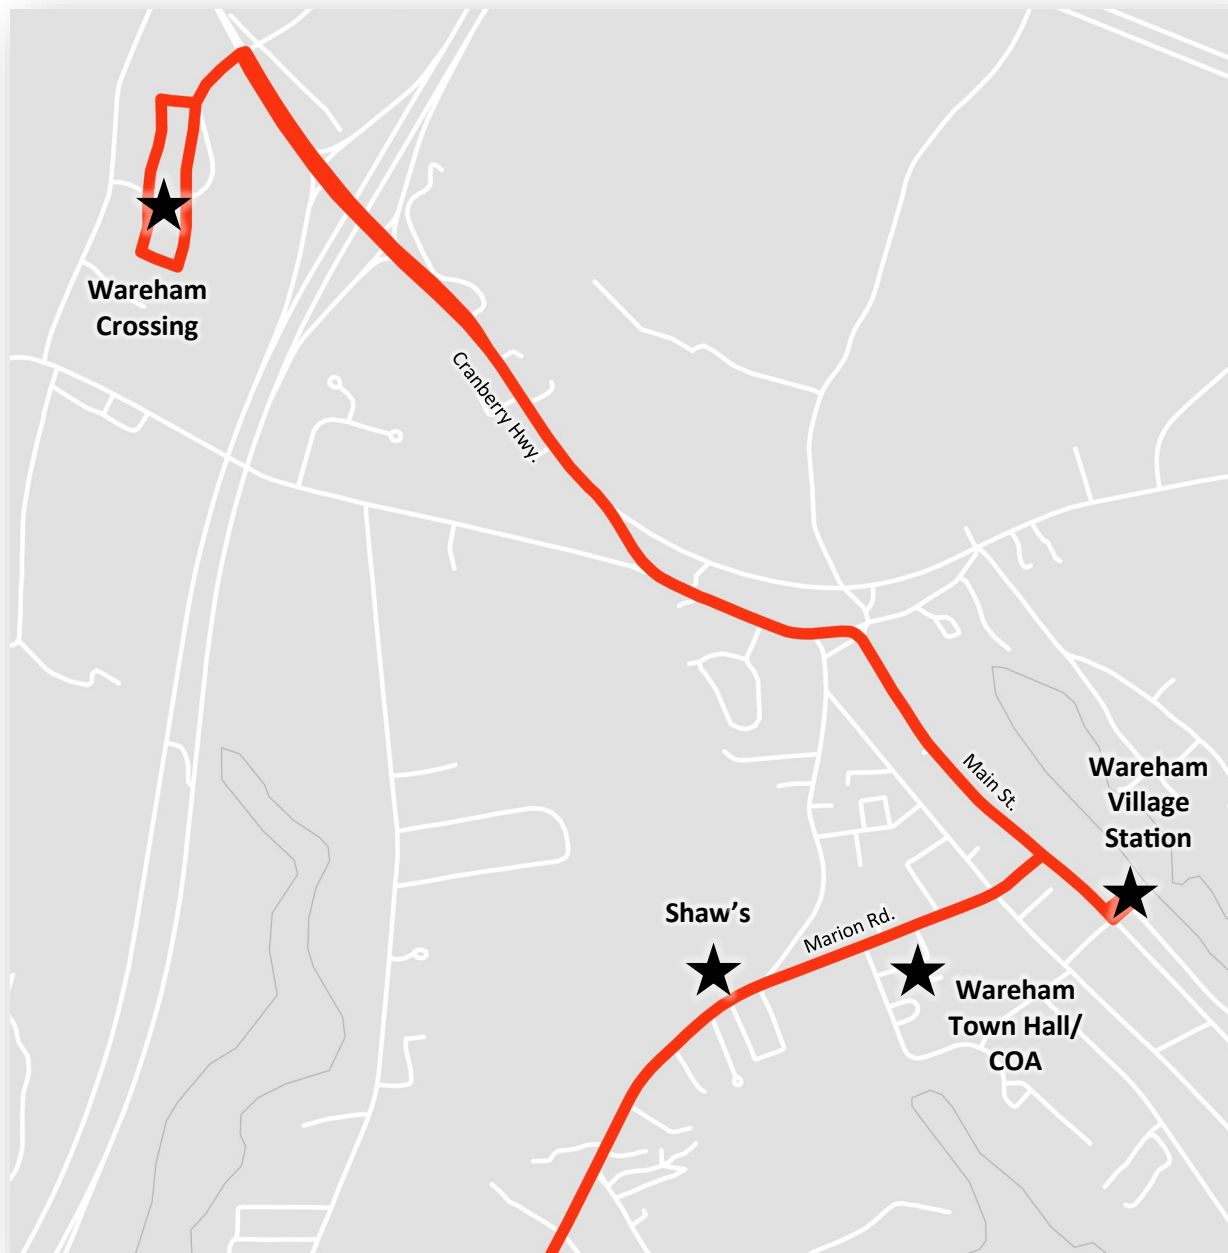

Wareham-New Bedford Connection Changes

Wareham-New Bedford Connection will now serve Wareham Village Station and Wareham Crossing. This route will no longer serve Cranberry Plaza.

Routing between New Bedford and the Wareham Town Hall will remain unchanged.

Connections to GATRA Wareham routes and to Cape Cod Regional Transit Authority's Bourne Route can be made at Wareham Village Station.

Comments accepted until January 3rd.